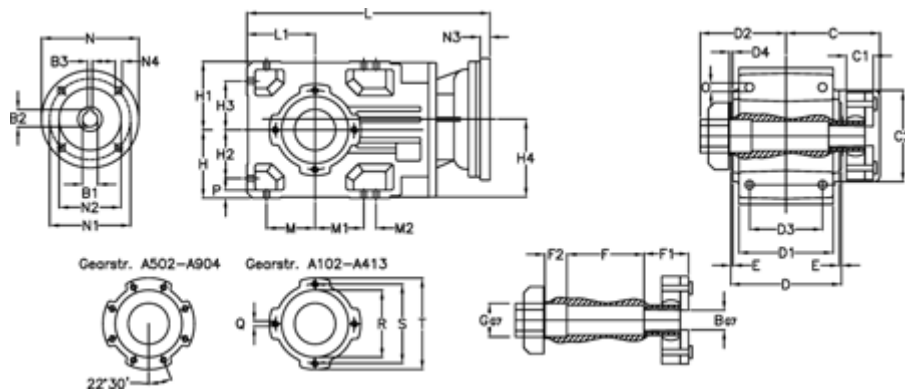

Article number: 29600207996120
 Description: Bevel helical gearbox
 A202QF25-79,9-P63B5

Measures

B = 25	D1 = 110	F2 = 36	L = 306.0	N3 = -
B1 = 11	D2 = 60	G = 32	L1 = 80	N4 = M8x19
B2 = 12.8	D3 = 90	GA = 14,5 NM	M = 60.0	O = 9.5
B3 = 4	d4 = 4.5	H = 80	M1 = 60.0	P = 9
C = 89.5	Description = A202QF-xx-P63 B5	H1 = 80	M2 = -	Q = M8x15
C1 = 23	E = 3.0	H2 = 60.0	N = 140	R = 95
C2 = 72.0	F = 77.5	H3 = 60.0	N1 = 115	S = 115
D = 136	F1 = 36.0	H4 = 93.0	N2 = 95	T = 140